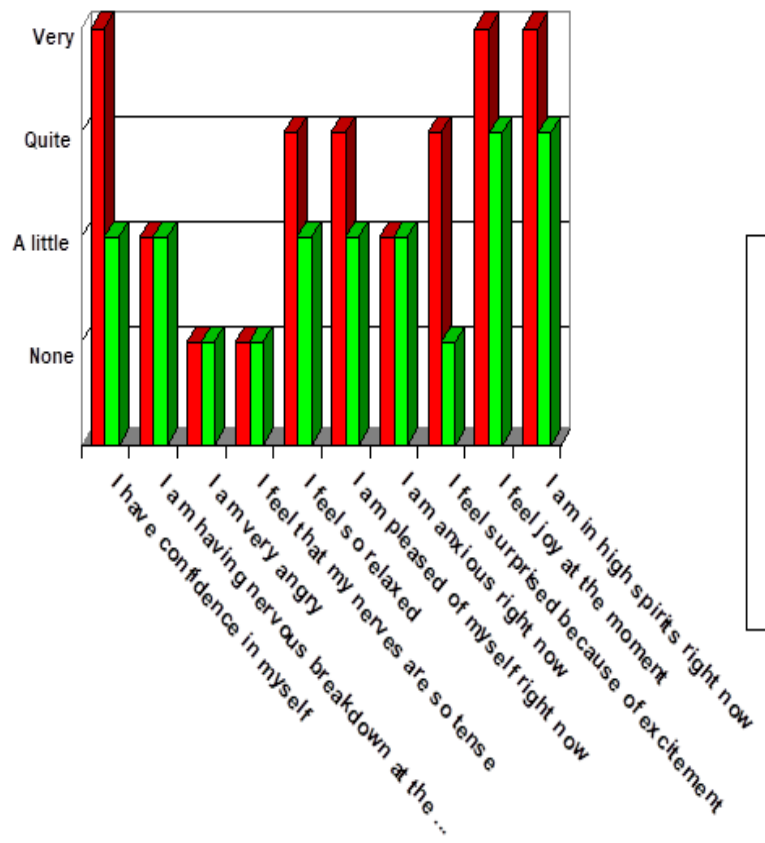

Erasmus+

ROSENBERG SELF-ESTEEM SCALE (SES) **Result**

(pupils working on the Erasmus+ project „Walking the line“)

■ Participant in Erasmus+ project
■ Non participant in Erasmus+ project